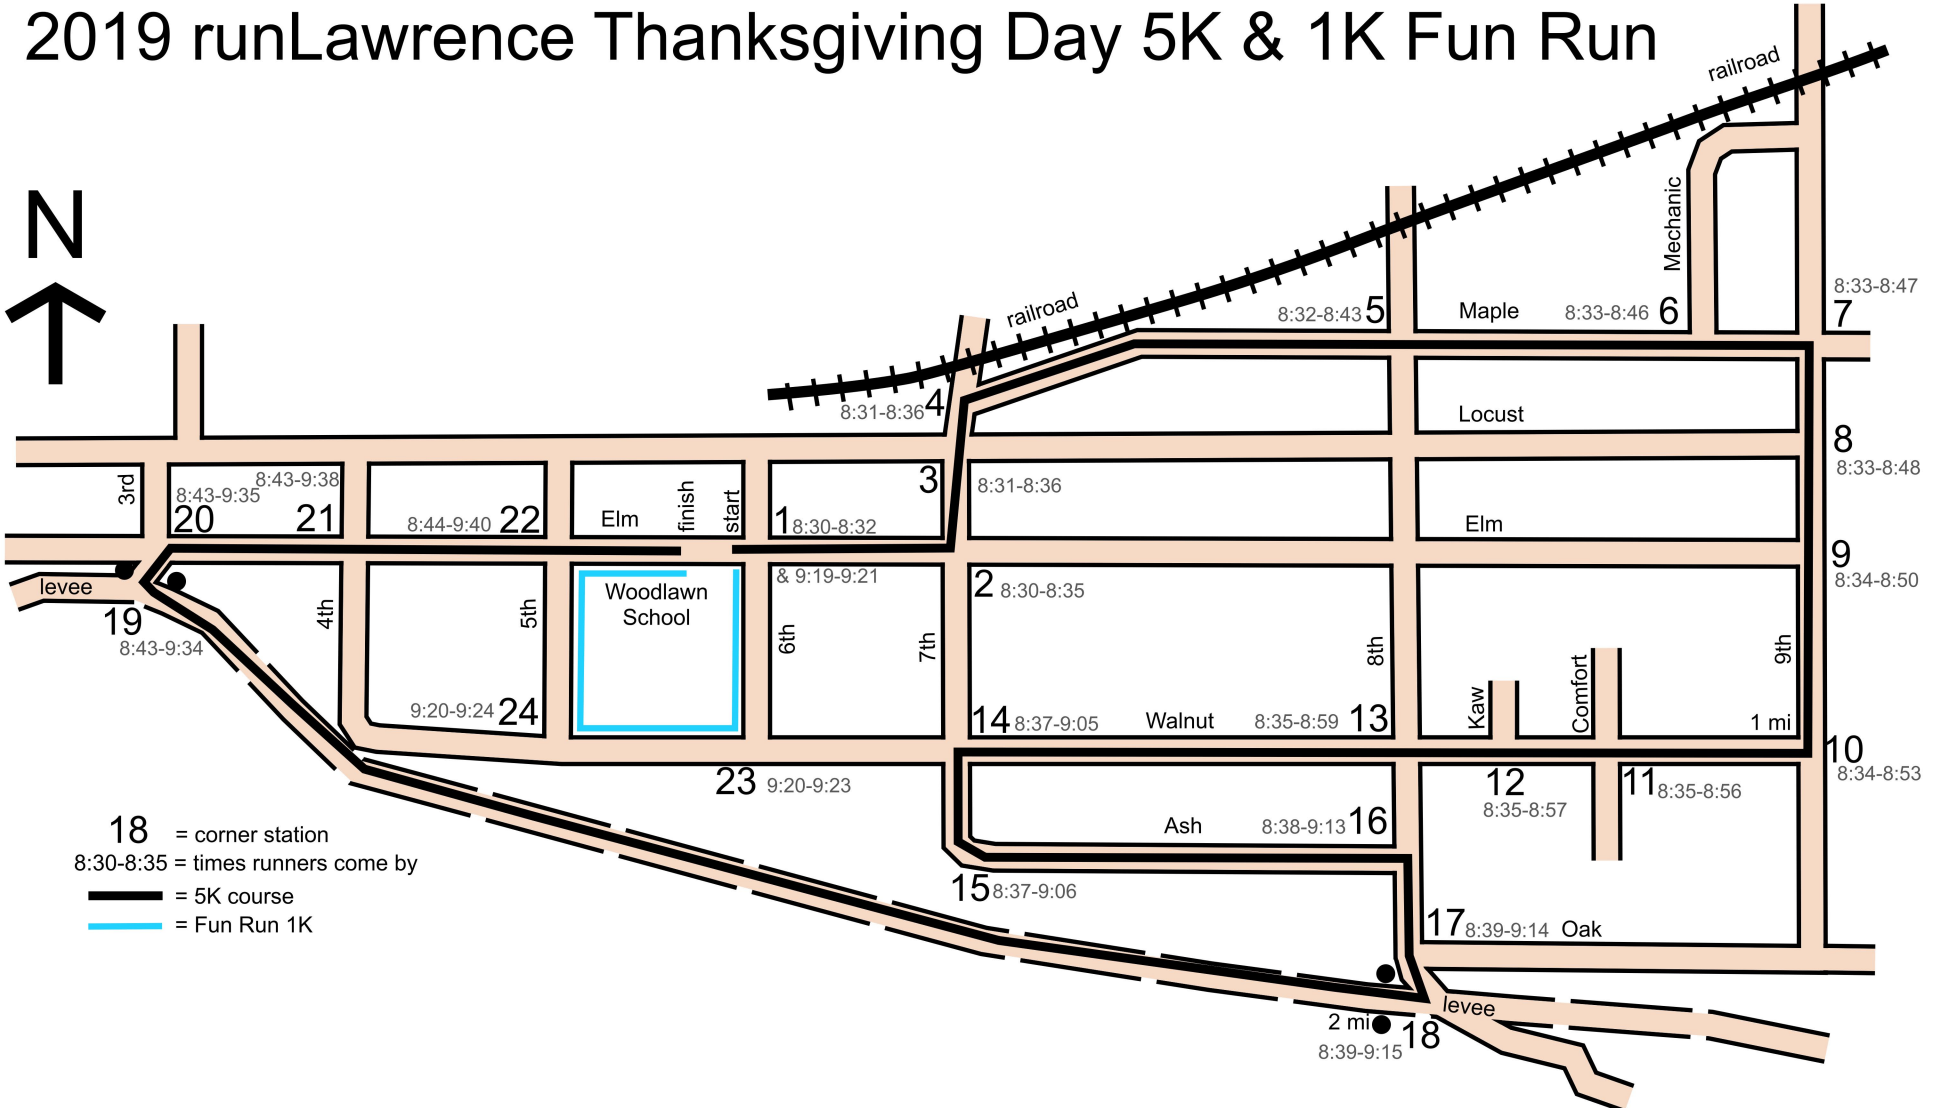

# 2019 runLawrence Thanksgiving Day 5K & 1K Fun Run

- 18 = corner station
- 8:30-8:35 = times runners come by
- = 5K course
- = Fun Run 1K