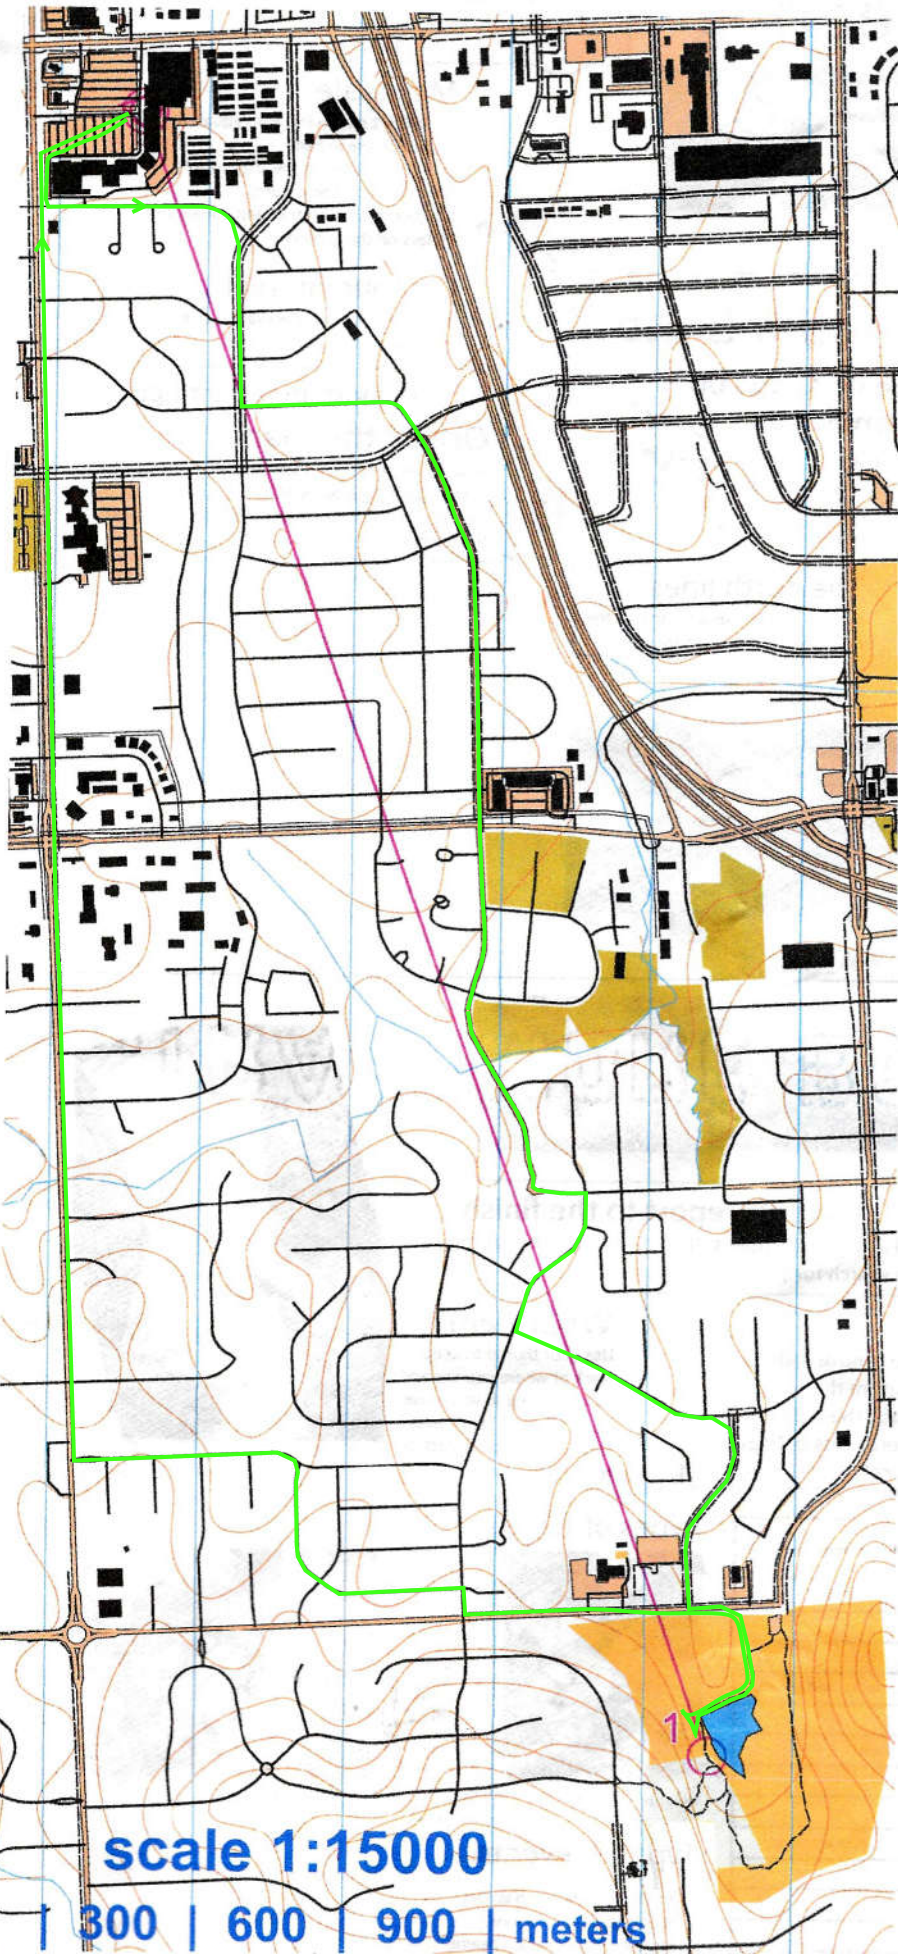

Topeka, Kansas

As The Crow Flies Run

sponsored by **RUNNING**
GARRY GRIBBLE'S
SPORTS

As The Crow Flies			
Saturday 16 June 2018			
ATCF	7.0 km		
			Start: W edge of building
1 BA			Path and vegetation boundary crossing
	3520 m		Navigate 3520 m to finish

Micro Control Card

1

Cartography: Michael Egliniski 2018